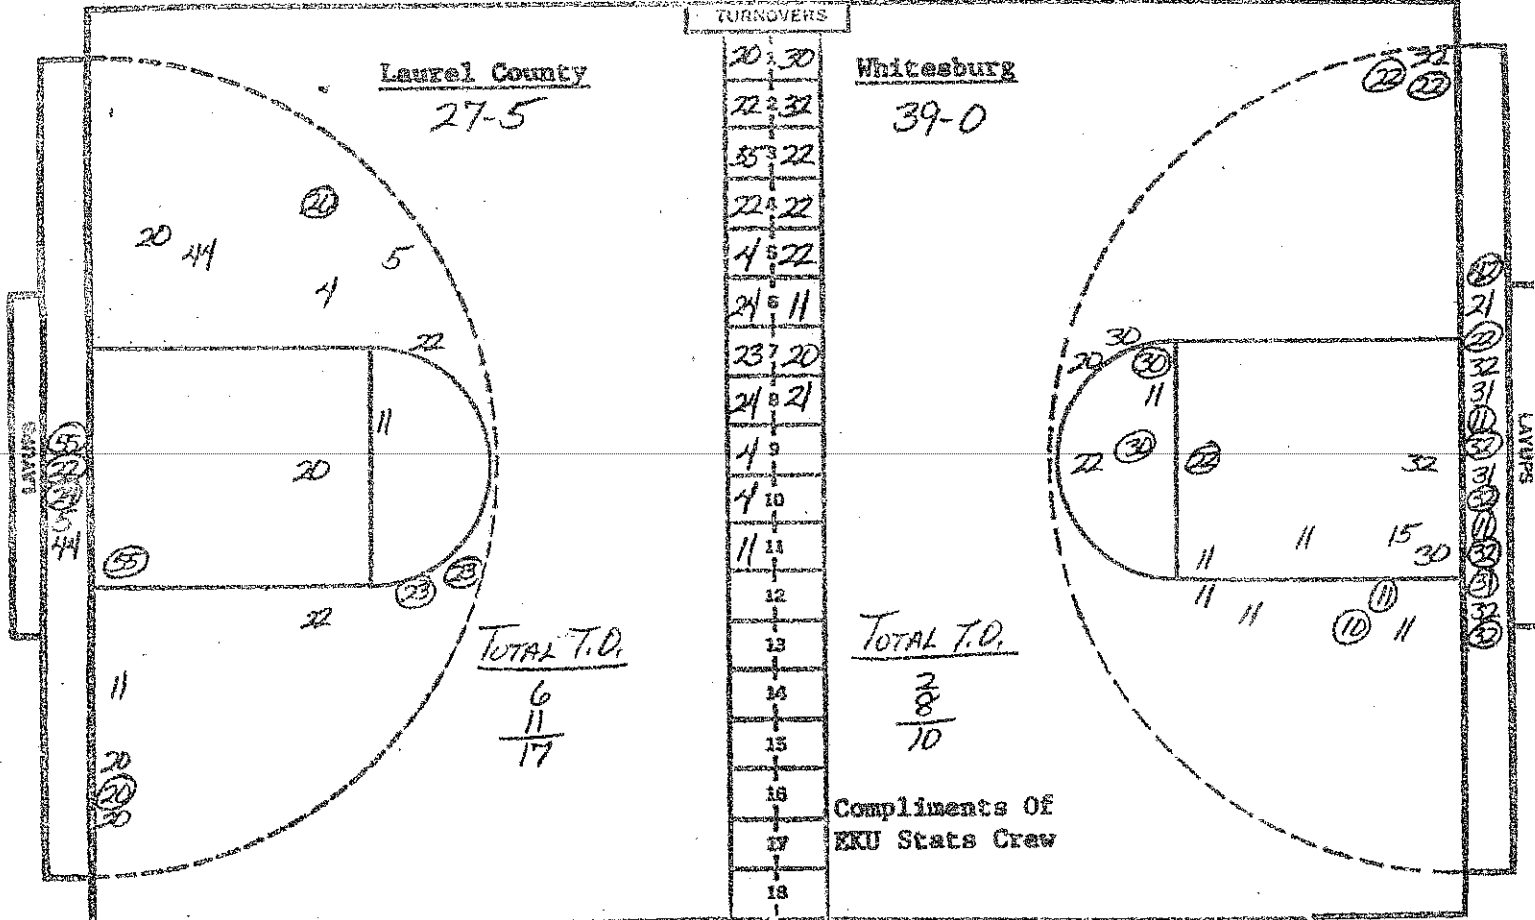

NO.	Laurel County	FG-FGA	FT-FTA	RB	P	TP	A.
22	KELLY SMITH	4-13	0-0	5	5	8	1
23	PAT PARSLEY	2-4	0-0	2	0	4	0
55	MELISSA ANDREWS	5-9	1-1	5	3	11	1
20	JAN GARLAND	2-10	0-0	1	0	4	1
5	KONNIE IRVIN	0-4	2-2	0	2	2	1
4	BOBBIE WHITE	2-4	0-1	6	3	4	2
44	SUSAN HAYES	0-3	2-2	1	1	2	0
34	HOLLIE JAMES	0-0	0-0	1	2	0	0
24	LISA GRAY	1-1	4-8	1	2	6	0
25	MARIA TROSPER	0-0	0-1	2	1	0	0
00	BEVERLY BYRD	0-0	0-0	1	0	0	0
11	STEPHANIE MOORE	0-2	0-0	0	0	0	0
		-	-				
		-	-	4 D.B.			
TOTALS		16-50	9-15	29	19	41	6

PERCENTS 32.0 60.0 3 TEAM REBOUNDS (NOT IN TOTAL)

NO.	Whitesburg	FG-FGA	FT-FTA	RB	P	TP	A.
31	TERESA GIBSON	3-6	1-2	5	0	7	0
32	BOBBIE COMBS	4-8	9-12	15	3	17	0
22	THELMA MITT	7-12	1-2	6	3	15	2
30	SANDY BROWN	4-9	0-0	4	3	8	1
11	TERIANNE BATES	10-19	3-4	6	1	23	6
15	PATRICIA BAKER	0-3	0-0	1	1	0	0
21	DAMARIS ADAMS	0-2	2-2	1	0	2	0
34	RIVILENA BREEDING	0-0	0-0	1	1	0	0
20	DIANNE HATTON	0-1	2-2	1	1	2	0
42	LAURA CRUICK	1-1	0-0	1	1	2	0
10	REGINA HOLBROOK	1-1	0-0	0	0	2	0
14	DEANNA HOLBROOK	0-0	0-0	0	0	0	0
		-	-				
		-	-	1 D.B.			
TOTALS		30-62	18-24	42	14	78	9

PERCENTS 48.4 75.0 4 TEAM REBOUNDS (NOT IN TOTAL)